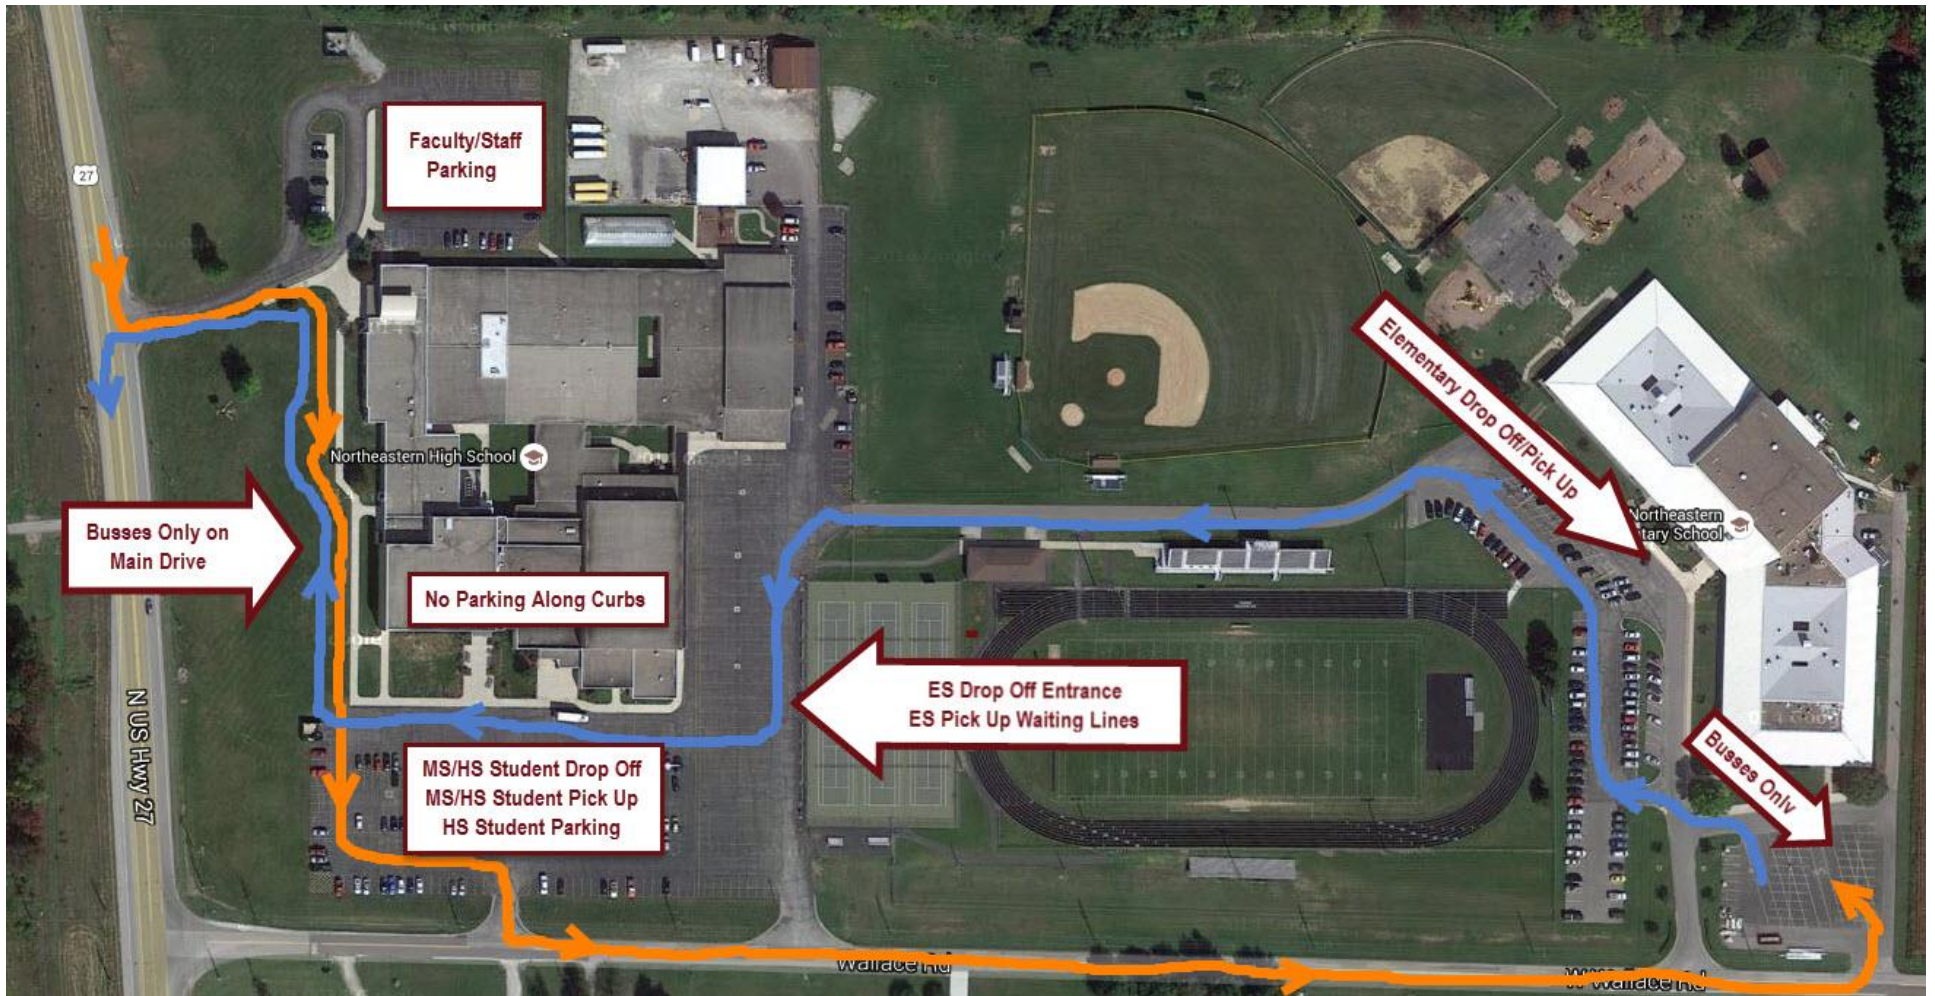

# Northeastern Wayne Schools Traffic and Parking Information 2015-2016

Bus Traffic—Morning

Bus Traffic—Afternoon

*All drivers should be aware of bus traffic. Busses have the right of way during drop off and pick up times.*

*Elementary Parents should use Center Drive to Reach the Drop Off and Pick Up Point with Waiting Areas by Tennis Courts.*